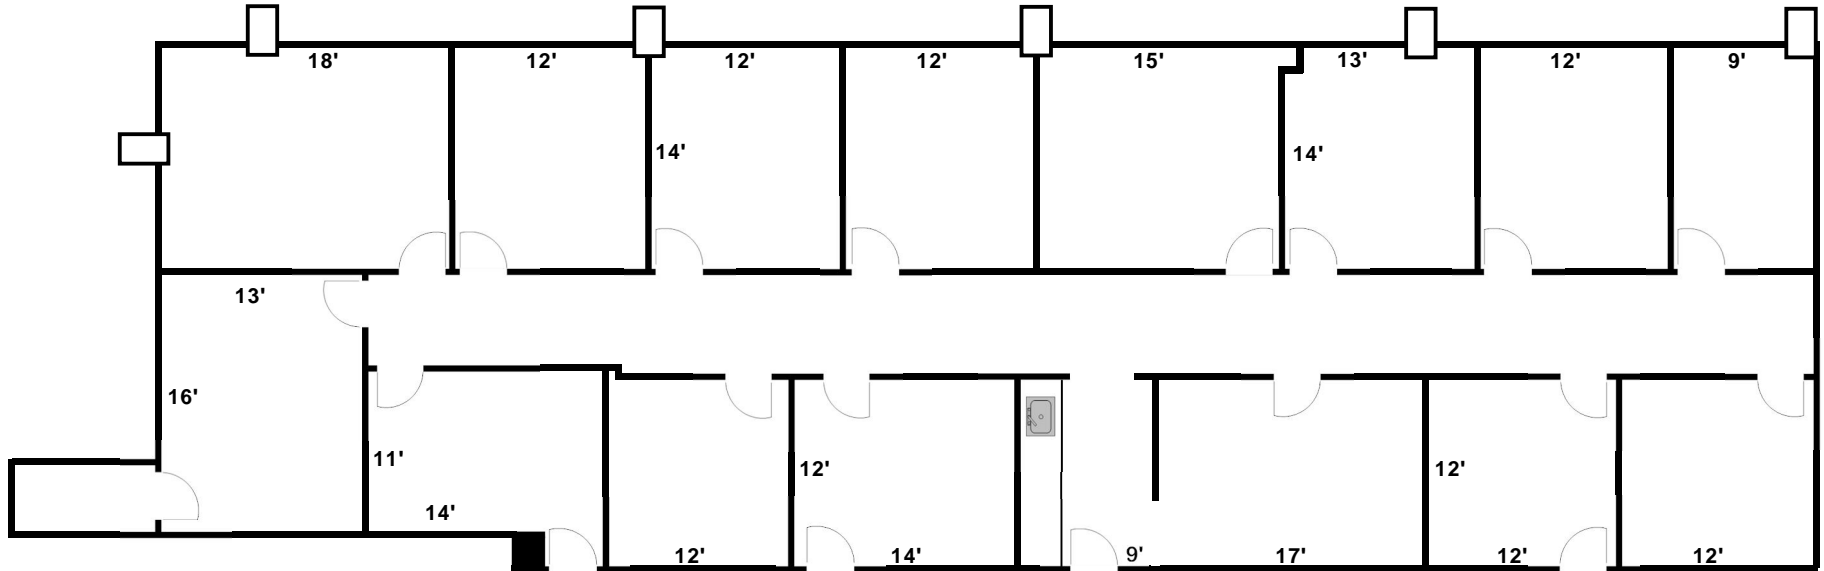

Hammer - Hewson Associates
www.hhventura.com
Leasing Info: Randy Wuerth (805) 650-6700
rdwuerth@pacbell.net

3585 Maple Street, Suite 284 (3,240 Sq Ft)

Scale: 1" = 12'-0" (Dimensions are approximate)