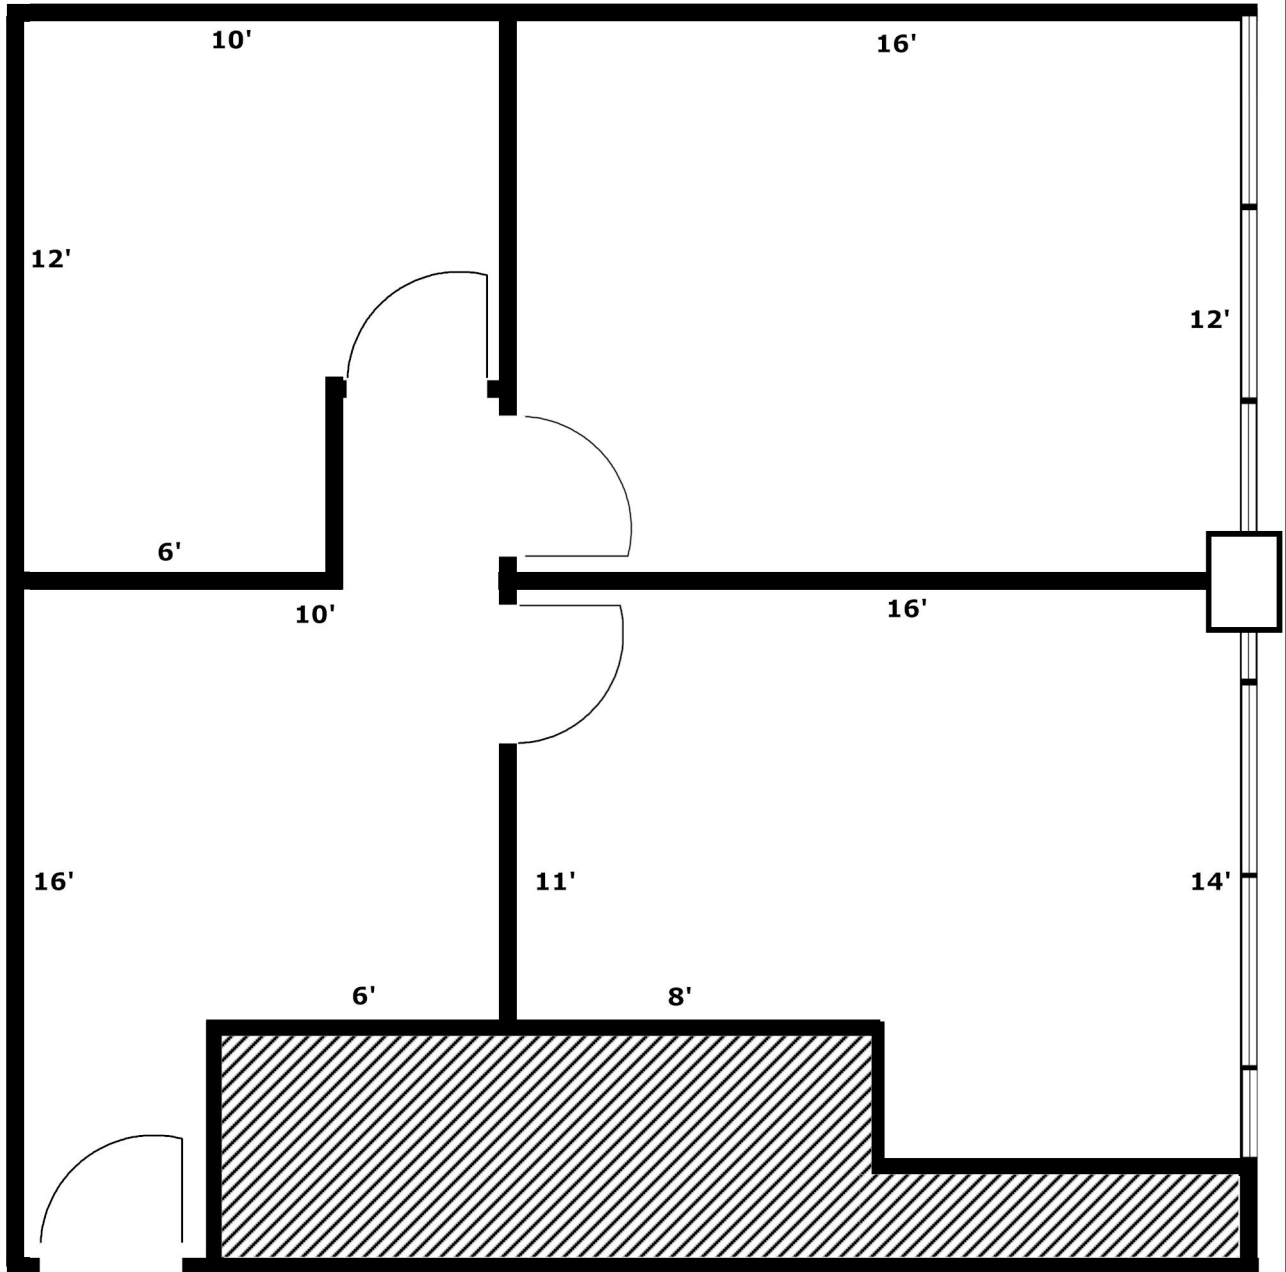

Hammer - Hewson Associates
www.hhaventura.com
Leasing Info: Randy Wuerth
(805) 650-6700
rdw@hhaweb.com

3585 Maple Street, Suite 247 (624 Sq Ft)

Scale: 1" = 4'-0" (Dimensions are approximate)