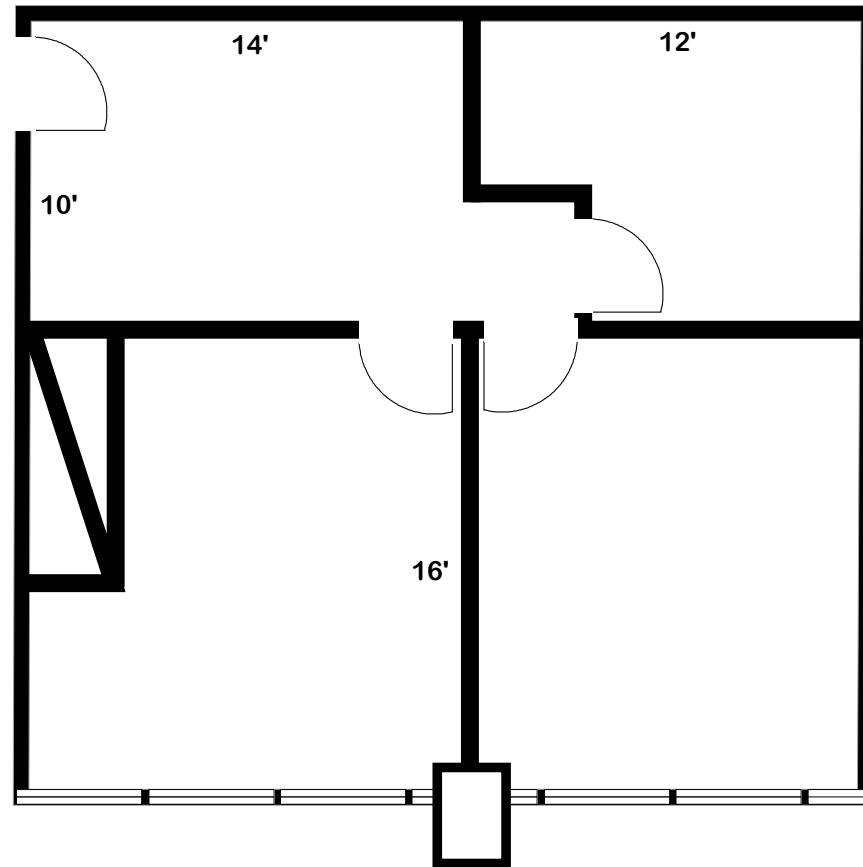

Hammer - Hewson Associates
255 Maple Court, Suite 200
Ventura, California 93003
www.hhaventura.com

3585 Maple Street, Suite 237 (624 Sq Ft)

Scale: 1" = 6'-0" (Dimensions are approximate)

Leasing Information:
Randy Wuerth
Bob Ingram
(805) 650-6700