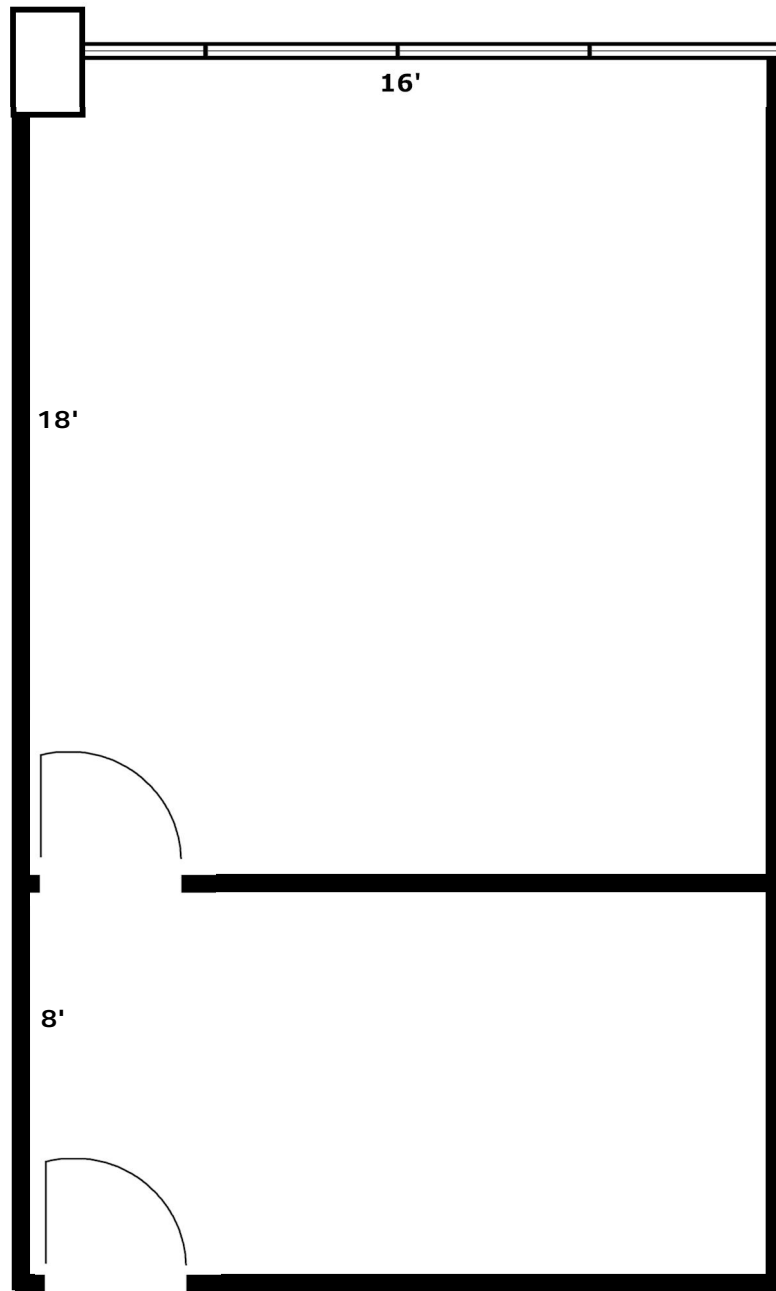

Hammer - Hewson Associates
www.hhaventura.com
Leasing Info: Randy Wuerth
(805) 650-6700
rdw@hhaweb.com

3585 Maple Street, Suite 233 (416 Sq Ft)

Scale: 1" = 4'-0" (Dimensions are approximate)