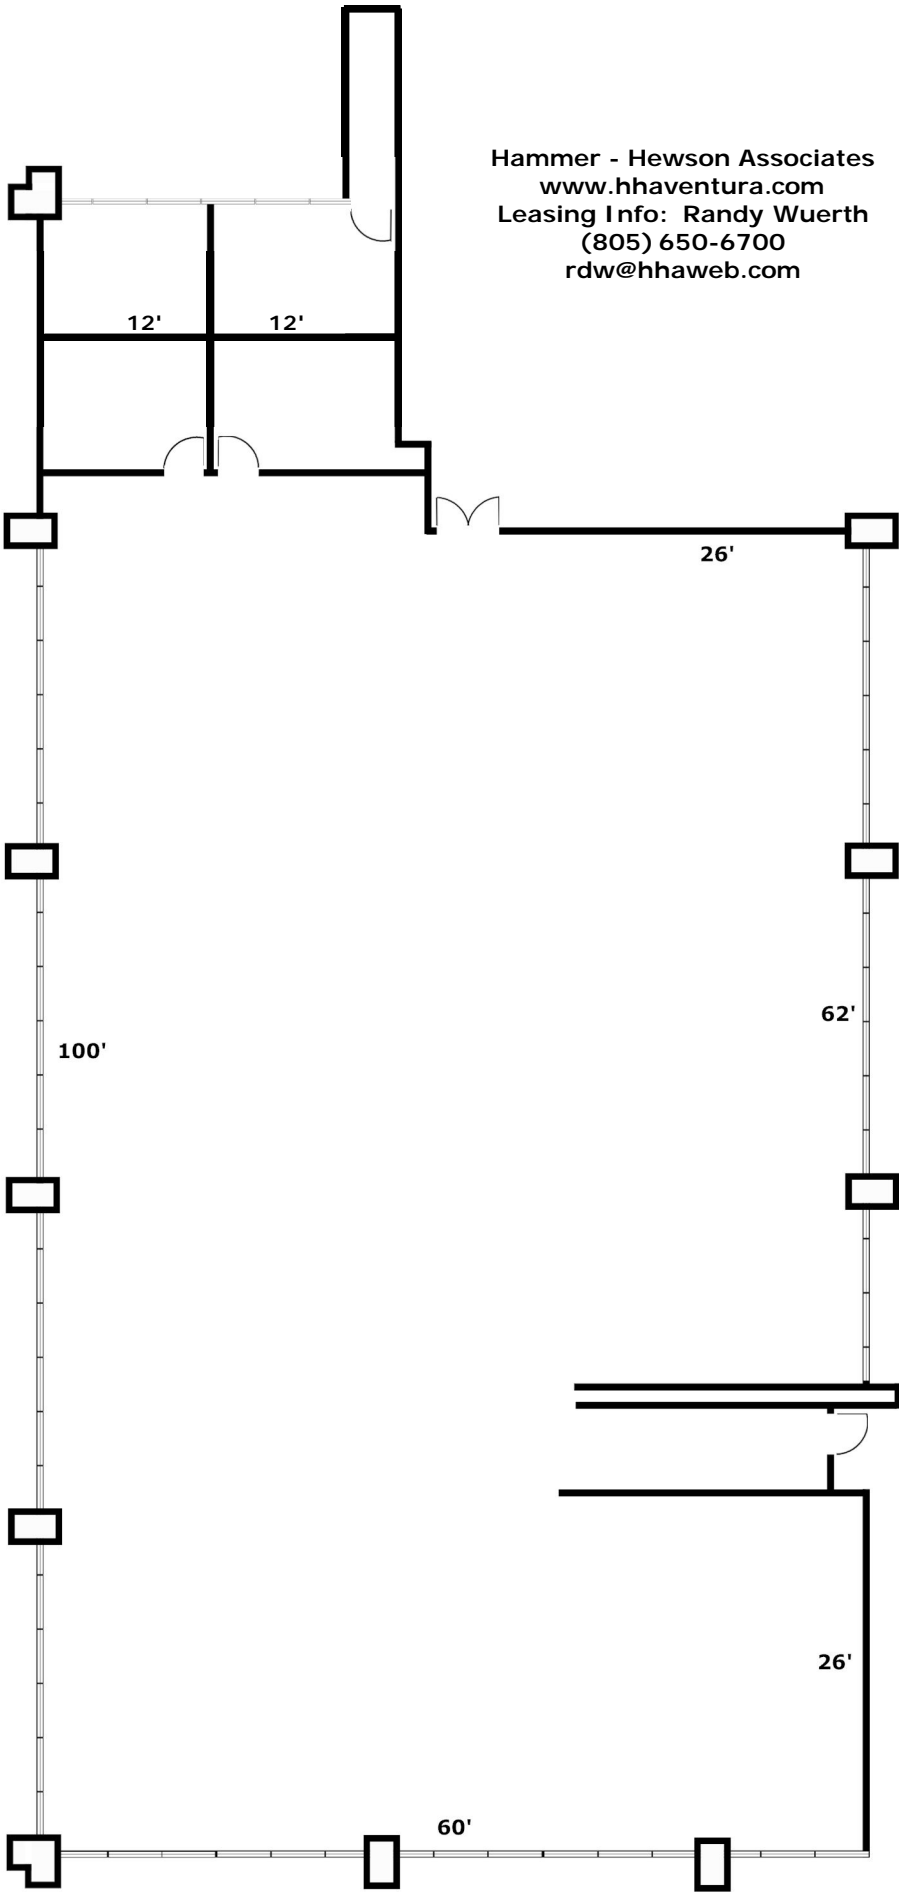

Hammer - Hewson Associates
www.hhaventura.com
Leasing Info: Randy Wuertth
(805) 650-6700
rdw@hhaweb.com

3585 Maple Street, Suite 284 (3,240 Sq Ft)

Scale: 1" = 12'-0" (Dimensions are approximate)