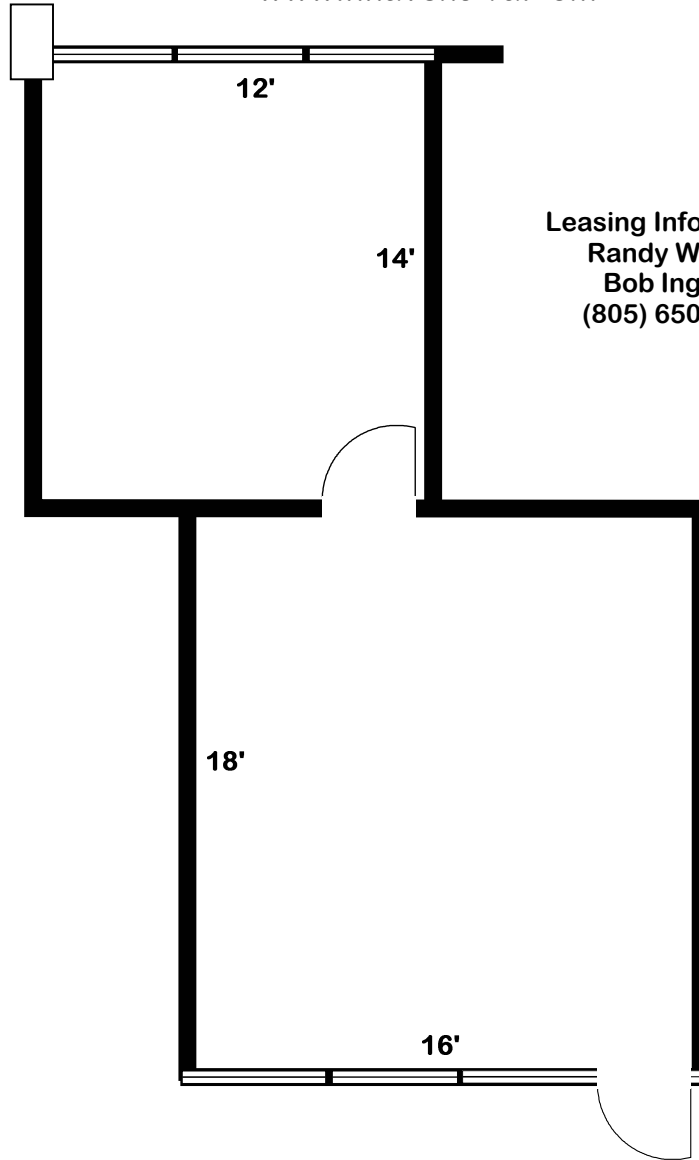

Hammer - Hewson Associates
255 Maple Court, Suite 200
Ventura, California 93003
www.hhaventura.com

Leasing Information:
Randy Wuerth
Bob Ingram
(805) 650-6700

290 Maple Court, Suite 256 (456 Sq Ft)

Scale: 1" = 6'-0" (Dimensions are approximate)