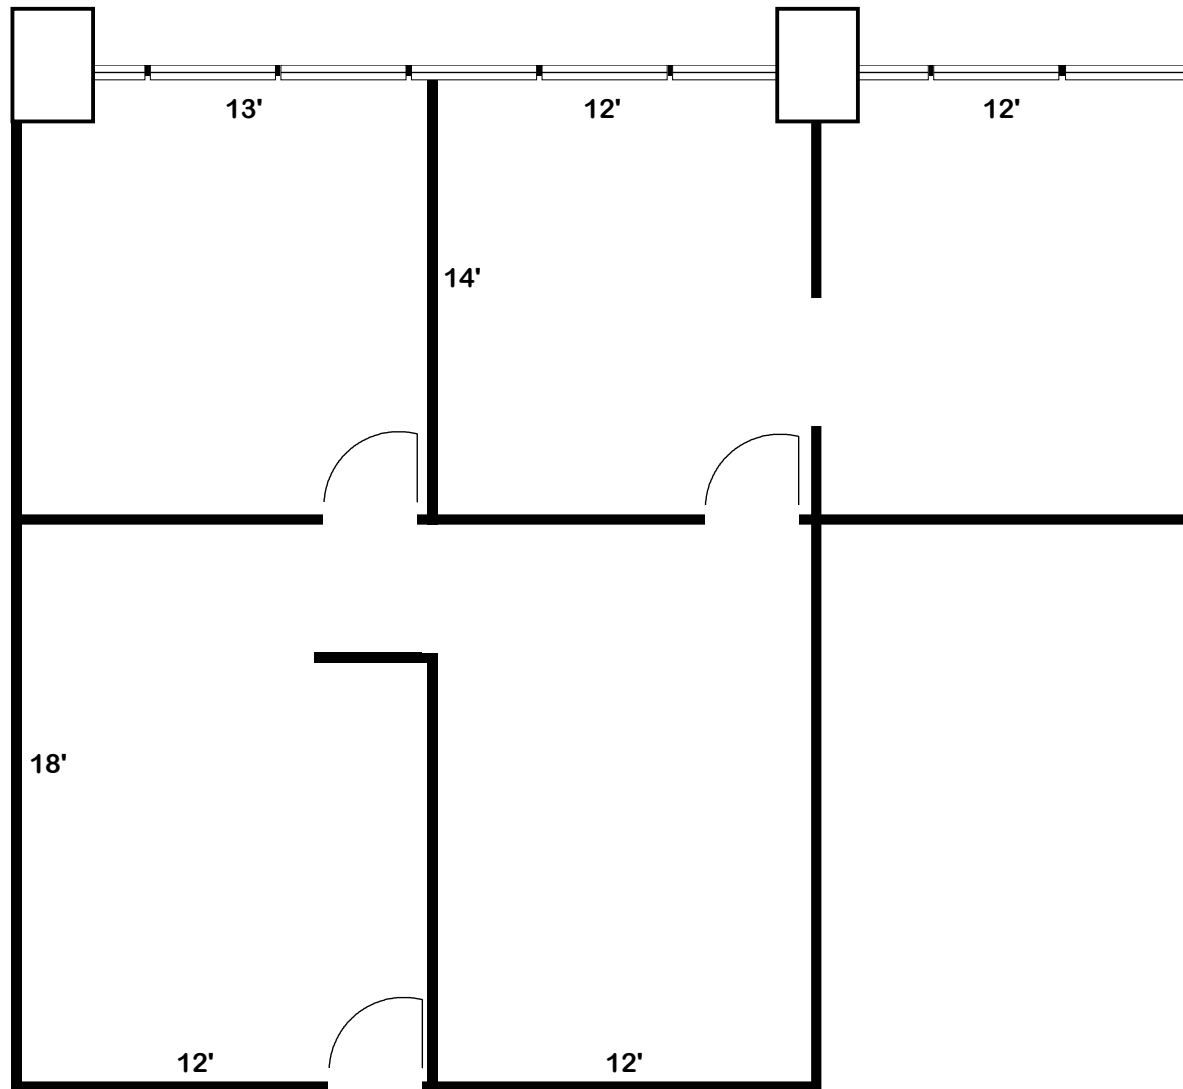

Hammer - Hewson Associates
255 Maple Court, Suite 200
Ventura, California 93003
www.hhaventura.com

Leasing Information:
Randy Wuerth
Bob Ingram
(805) 650-6700

260 Maple Court, Suite 245 (930 Sq Ft)

Scale: 1" = 6'-0" (Dimensions are approximate)