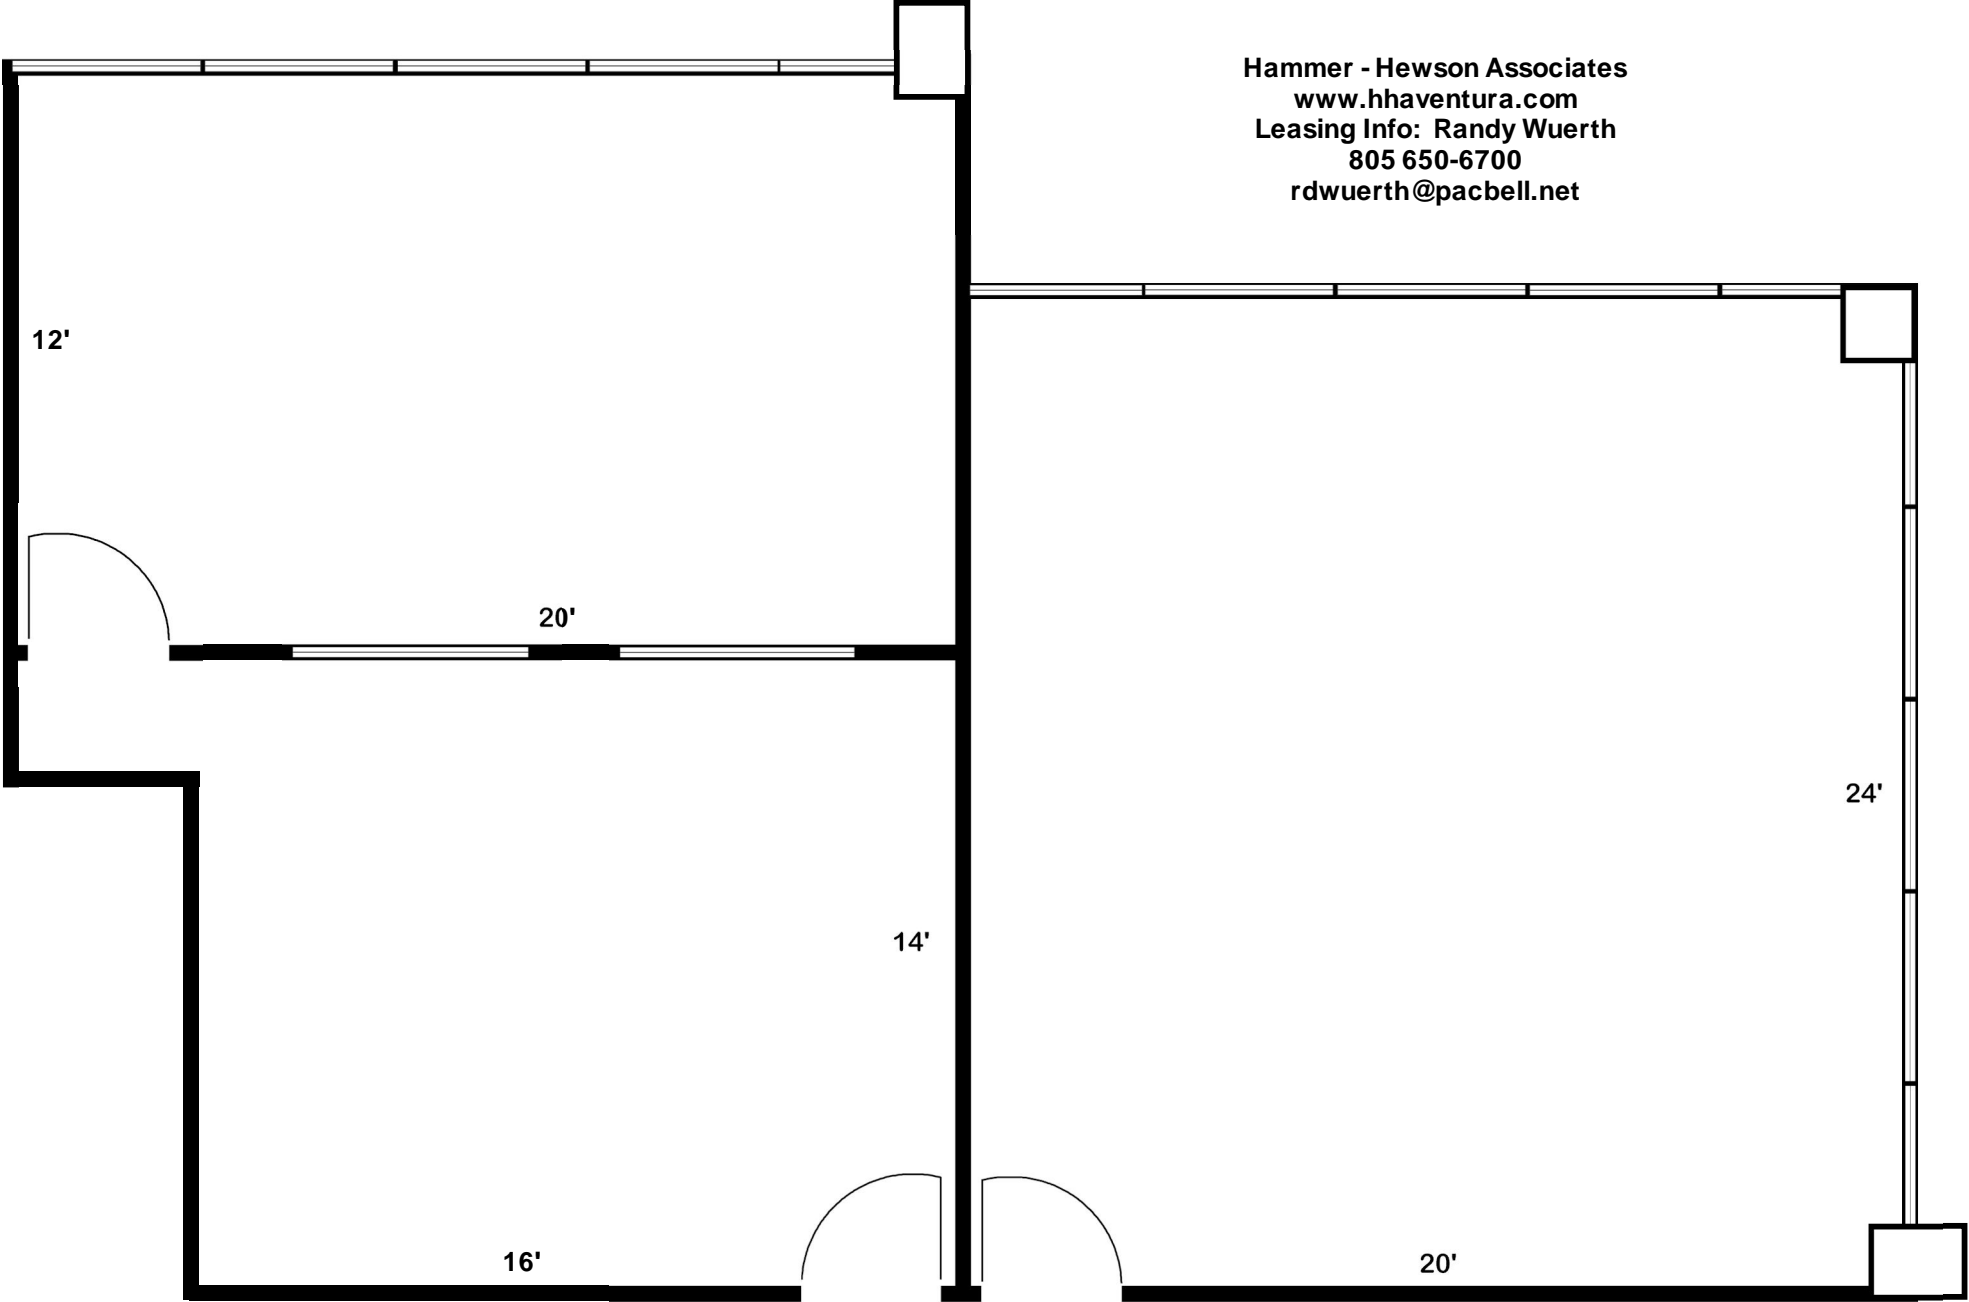

Hammer - Hewson Associates
www.hhaventura.com
Leasing Info: Randy Wuerth
805 650-6700
rdwuerth@pacbell.net

255 Maple Ct, Suite 150 (1,078 Sq Ft)

Scale: 1" = 4'-0" (Dimensions are approximate)