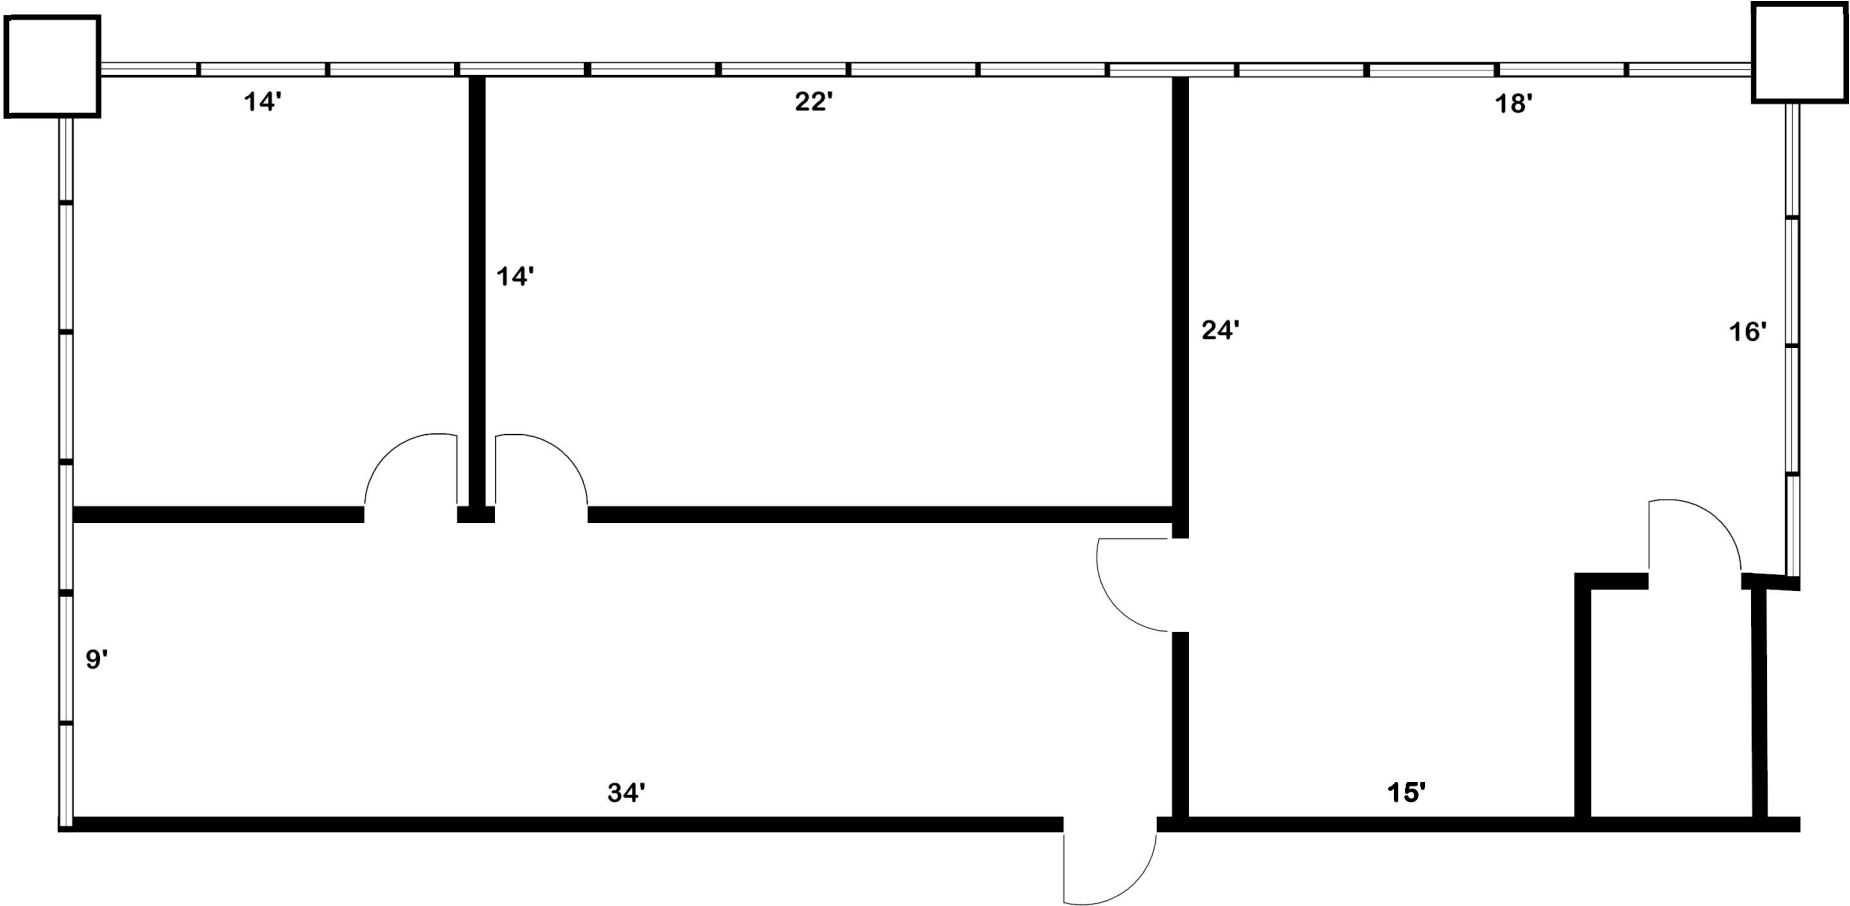

Hammer - Hewson Associates
www.hhaventura.com
Leasing Info: Randy Wuerth
(805) 650-6700
rdwuerth@pacbell.net

255 Maple Court, Suite 110 (1,284 Sq Ft)

Scale: 1" = 6'-0" (Dimensions are approximate)