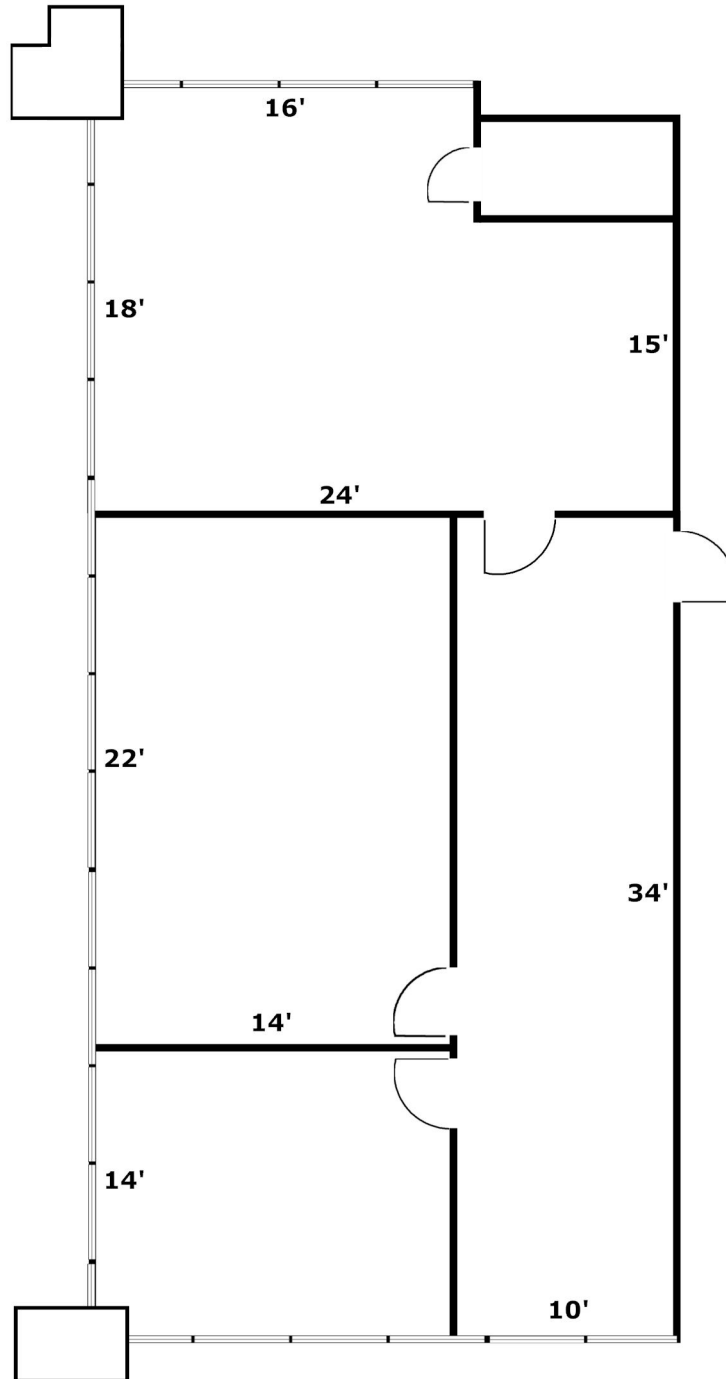

Hammer - Hewson Associates  
www.hhaventura.com  
Leasing Info: Randy Wuerth  
(805) 650-6700  
rdw@hhaweb.com

255 Maple Court, Suite 110 (1,284 Sq Ft)

Scale: 1" = 8'-0" (Dimensions are approximate)