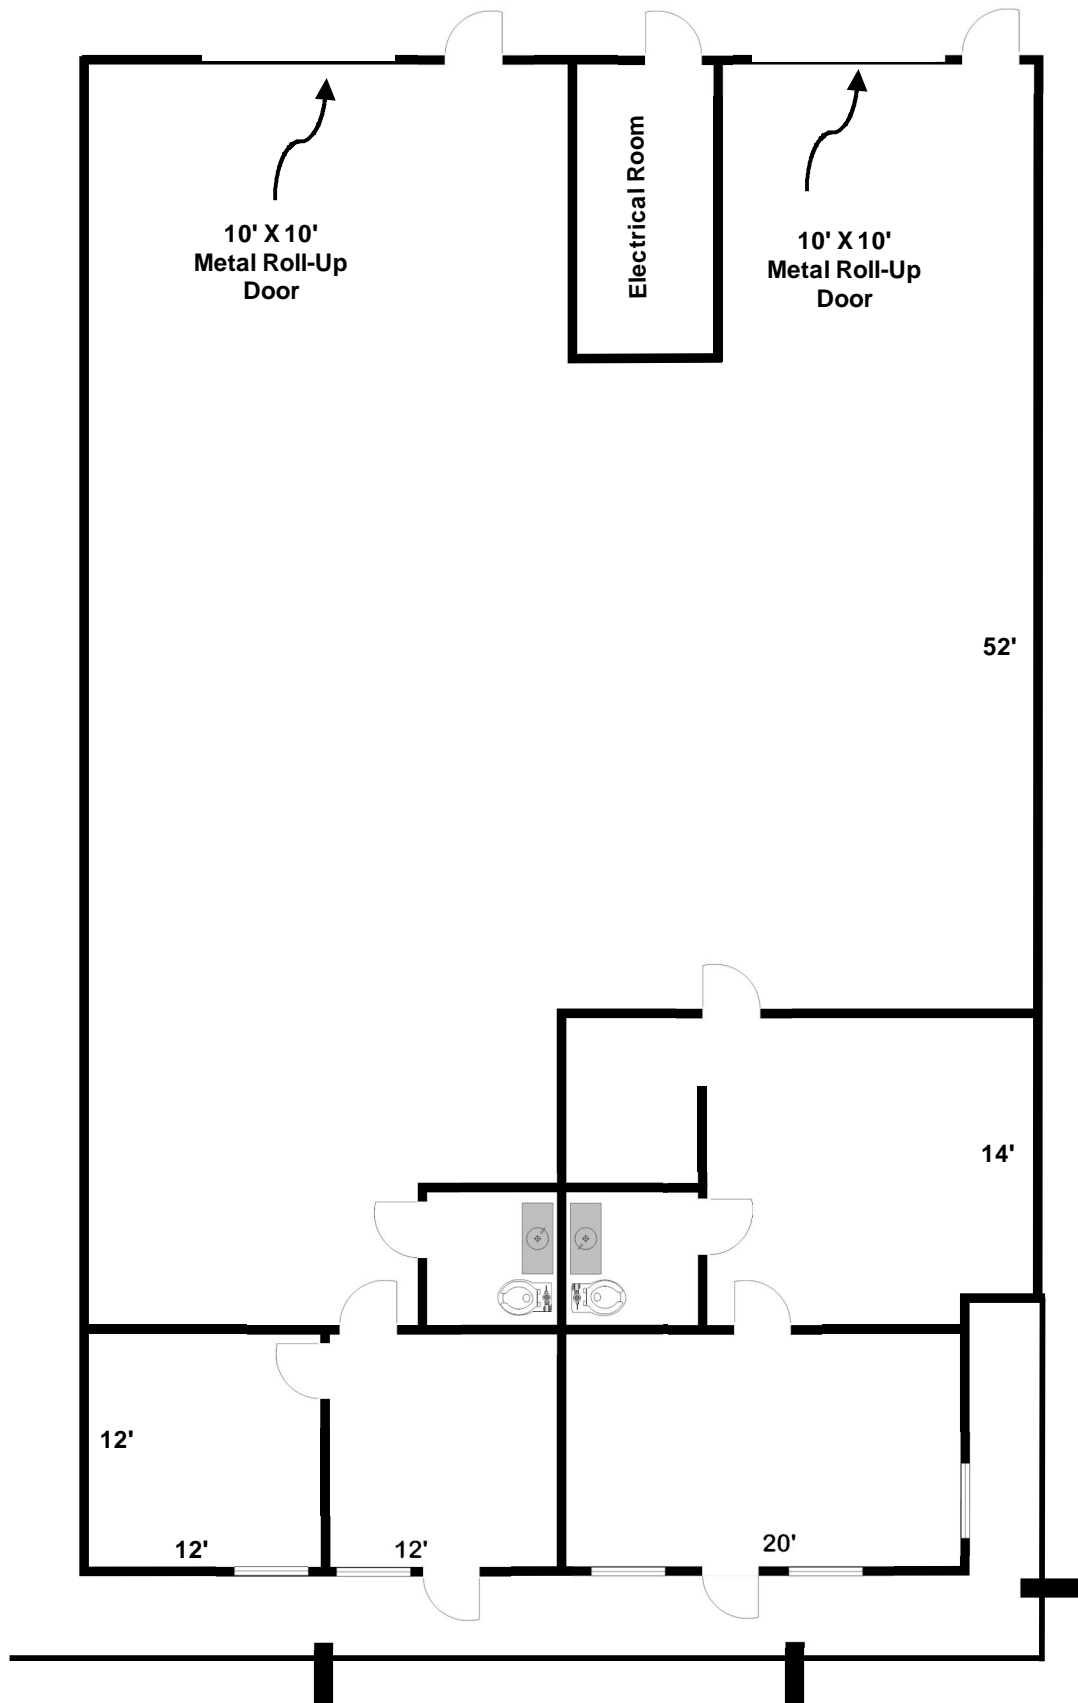

Hammer - Hewson Associates
www.hhaventura.com
Leasing Info: Randy Wuerth
(805) 650-6700
rdw@hhaweb.com

1932 Eastman Ave, Unit 109/110 (4,130 Sq Ft)

Scale: 1" = 10'-0" (Dimensions are approximate)