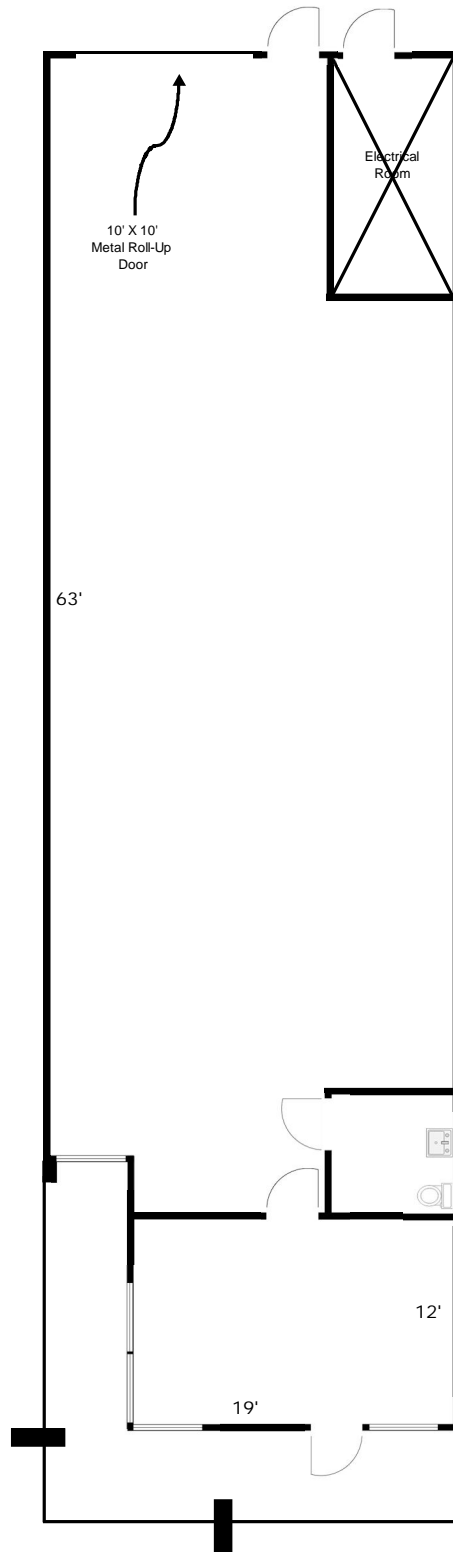

Hammer - Hewson Associates  
www.hhaventura.com  
Leasing Info: Randy Wuerth  
(805) 650-6700  
rdw@hhaweb.com

1884 Eastman Ave, Unit 109 (1,997 Sq Ft)

Scale: 1" = 10'-0" (Dimensions are approximate)