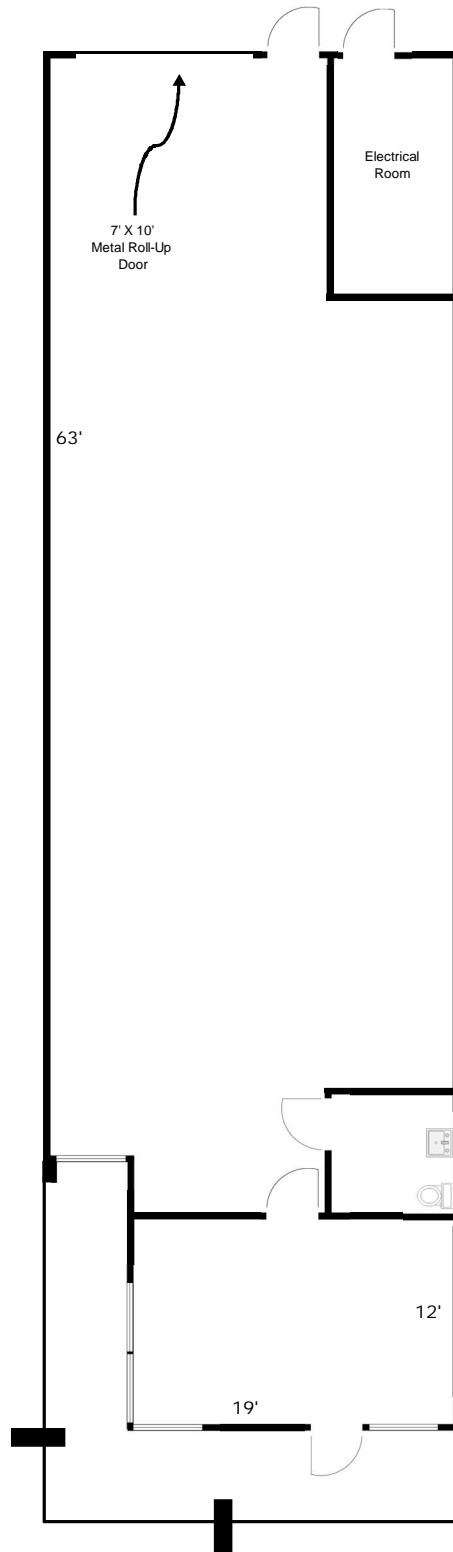

Hammer - Hewson Associates  
www.hhaventura.com  
Leasing Info: Randy Wuerth  
(805) 650-6700  
rdwuerth@pacbell.net

1884 Eastman Ave, Units 109 (1,997 Sq Ft)

Scale: 1" = 6'-0" (Dimensions are approximate)