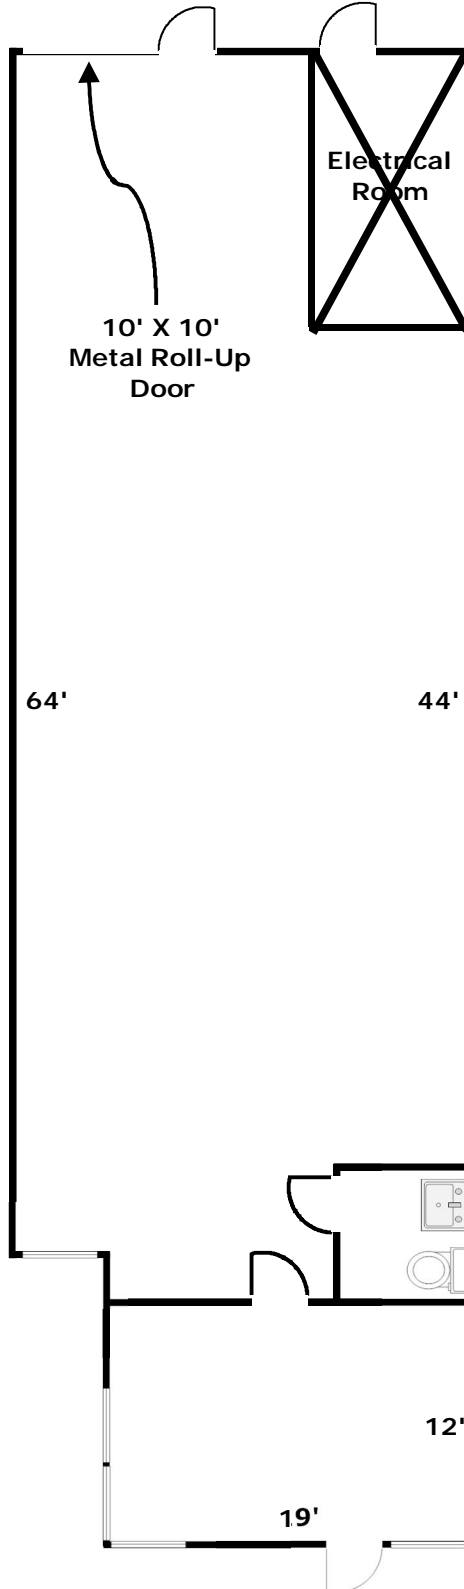

Hammer - Hewson Associates
www.hhaventura.com
Leasing Info: Randy Wuerth
(805) 650-6700
rdw@hhaweb.com

1884 Eastman Ave, Unit 109 (1,997 Sq Ft)

Scale: 1" = 10'-0" (Dimensions are approximate)