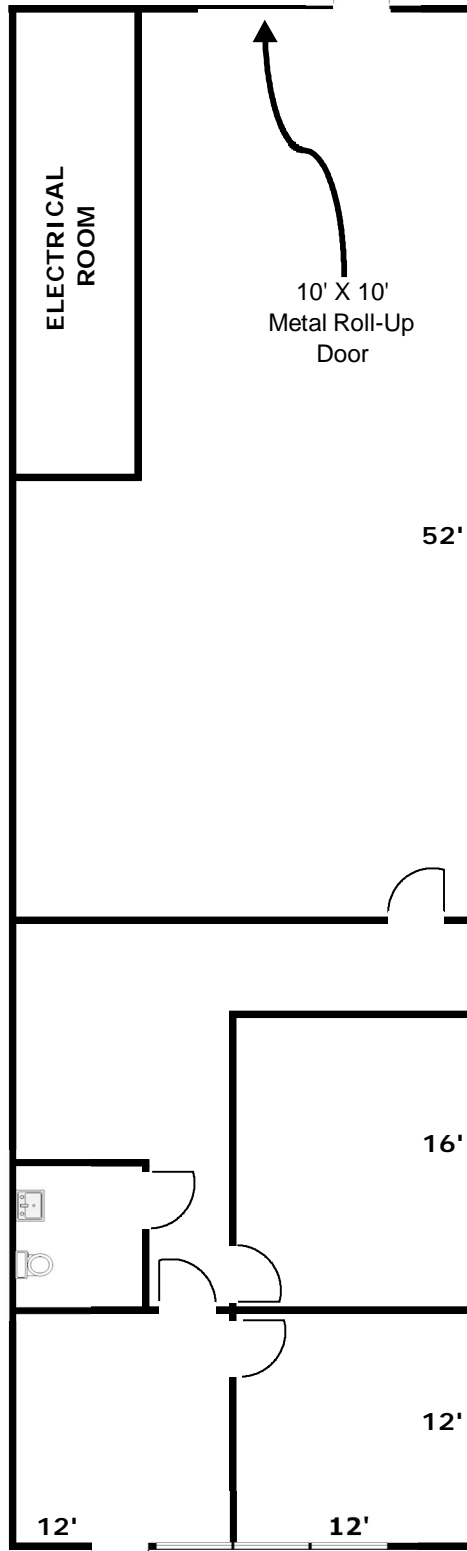

Hammer - Hewson Associates  
www.hhaventura.com  
Leasing Info: Randy Wuerth  
(805) 650-6700  
rdw@hhaweb.com

1860 Eastman Ave, Unit 109 (1,928 Sq Ft)

Scale: 1" = 10'-0" (Dimensions are approximate)