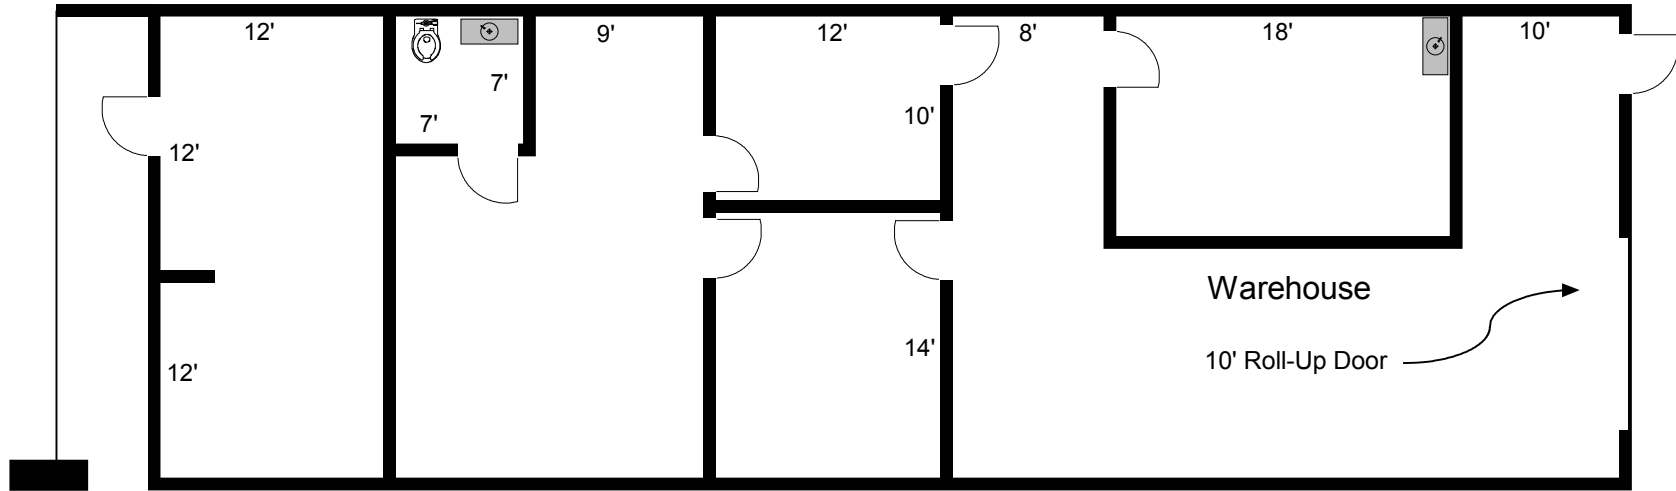

Hammer - Hewson Associates
255 Maple Court, Suite 200
Ventura, California 93003
www.hhaventura.com

Leasing Information:
Randy Wuerth
Bob Ingrum
(805) 650-6700

1756 Eastman Ave, Unit 103 (1,944 Sq Ft)

Scale: 1" = 10'-0" (Dimensions are approximate)